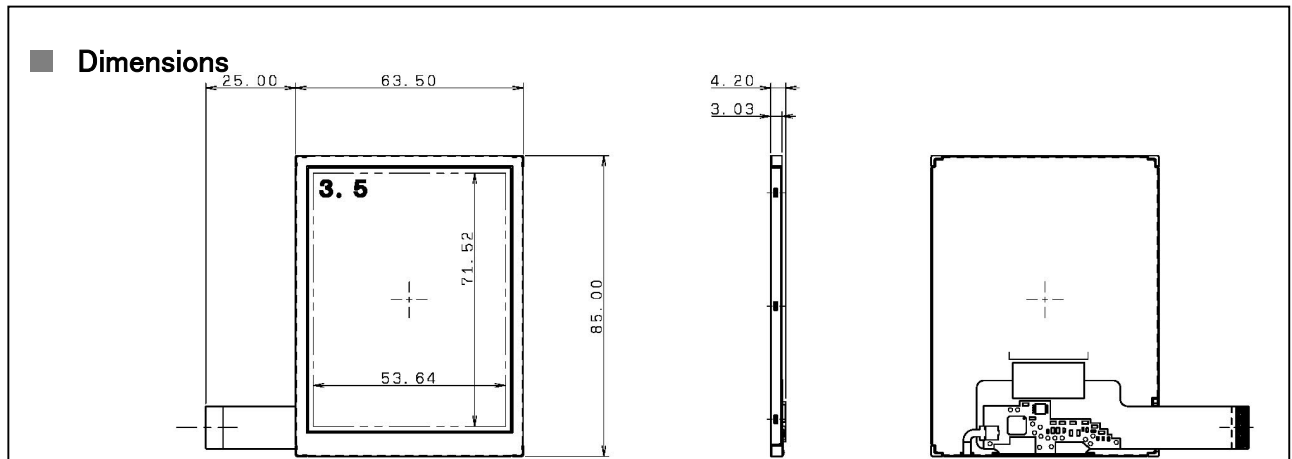

COM35H3833XLC

■ Features

- Portrait, 3.5 inch QVGA resolution.
- Excellent outdoor visibility without backlight.
- Wide viewing angle LCD module.
- TC, Power-circuit on panel.

■ Specifications

RoHS compliant

Items	Specifications	Units	Notes
Display Size	8.9 (3.5)	cm (inch)	
Display Format	240 X RGB X 320 Stripe	--	
Dot Pitch	74.5(H) X 223.5(V)	μm	
Outline Dimensions	63.5 (H) X 85.0 (V) X 3.03 (D)	mm	
Weight	33.0	g	
Number of Colors	262,144	--	
Brightness	200 (TYP)	cd/m ²	at 10mA
Viewing Angle(U/D/L/R)	80/80/80/80	deg.	CR ≥ 10
Input Signal Type	Digital RGB signal (each 6 bit parallel)	--	
Power Supplies	3.0 (without B/L)	V	
Operating Temperature	-20 ~ +70	°C	
Storage Temperature	-30 ~ +80	°C	
Backlight	LED Backlight	--	
Remarks	The adjustment of VCOMDC value is not required.		