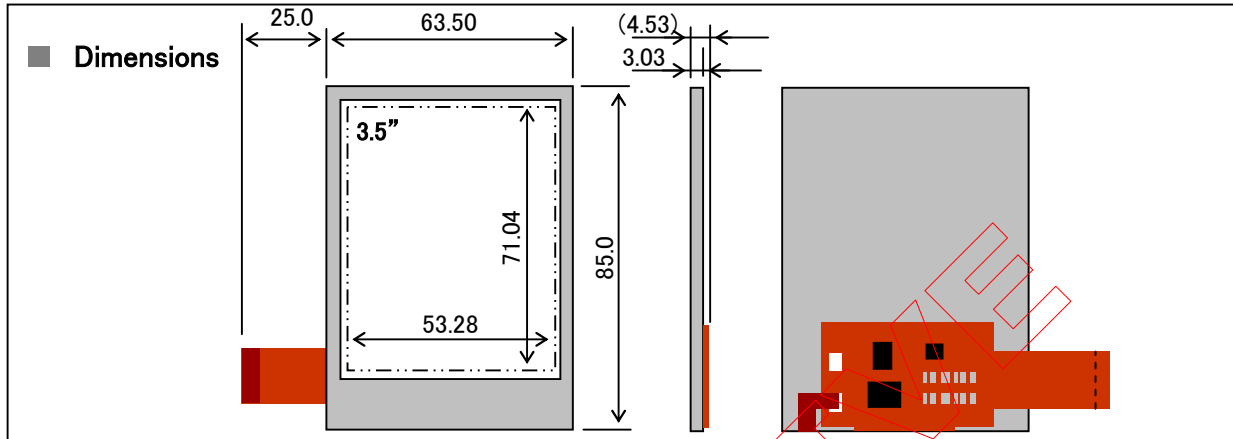

■ Features

- Portrait, 3.5 inch VGA resolution.
- Excellent outdoor Visibility without backlight.
- Wide viewing angle LCD module.

■ Specifications

RoHS compliant

Items	Specifications	Units	Notes
Display Size	8.9 (3.5)	cm (inch)	
Display Format	480 X RGB X 640 Stripe	--	
Dot Pitch	37.0(H) X 111.0(V)	μ m	
Outline Dimensions	63.5 (H) X 85.0 (V) X 3.03 (D)	mm	
Weight	TBD	g	
Number of Colors	262,144	--	
Brightness	200 (TYP)	cd/m ²	at 10mA
Viewing Angle(U/D/L/R)	80 / 80 / 80 / 80	deg.	CR \geq 10
Input Signal Type	Digital RGB signal (each 6 bit parallel)	--	without RAM
Power Supply	VCC : 3.0 , IOVCC : 1.8 (without B/L)	V	
Operating Temperature	-20 ~ +70	°C	
Storage Temperature	-30 ~ +80	°C	
Backlight	LED Backlight	--	
Remarks	The adjustment of VCOMDC value is not required.		