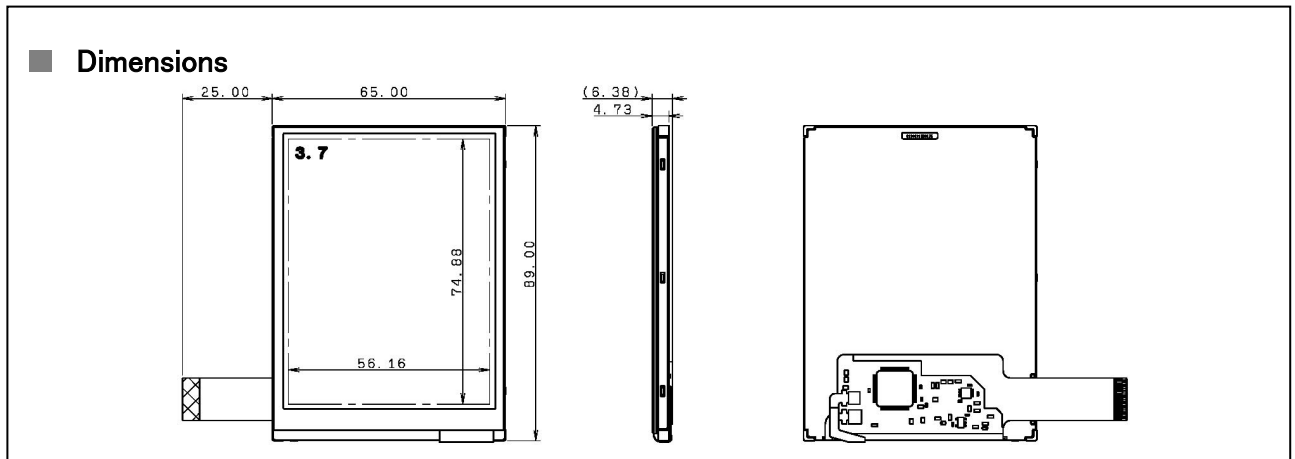

■ Features

- Portrait, 3.7 inch VGA resolution with touch panel.
- High outdoor readability with low backlight power.
- With inner-touch panel to improve decline of visibility due to reflection of sunlight.
- TC, Power-circuit on panel.

■ Specifications

RoHS compliant

Items	Specifications	Units	Notes
Display Size	9.4 (3.7)	cm (inch)	
Display Format	480 X RGB X 640 Stripe	--	
Dot Pitch	39.0(H) X 117.0(V)	μm	
Outline Dimensions	65.0 (H) X 89.0 (V) X 4.48 (D)	mm	
Weight	46.3	g	
Number of Colors	262,144	--	
Brightness	220 (TYP)	cd/m ²	at 10mA
Viewing Angle(U/D/L/R)	15/50/35/35	deg.	CR ≥ 10
Input Signal Type	Digital RGB signal (each 6 bit parallel)	--	
Power Supplies	3.0 (without B/L)	V	
Operating Temperature	-20 ~ +70	°C	
Storage Temperature	-30 ~ +80	°C	
Backlight	LED Backlight	--	
Remarks	The adjustment of VCOMDC value is not required./Inner-touch panel (Glass-Film, Clear finish on surface)		