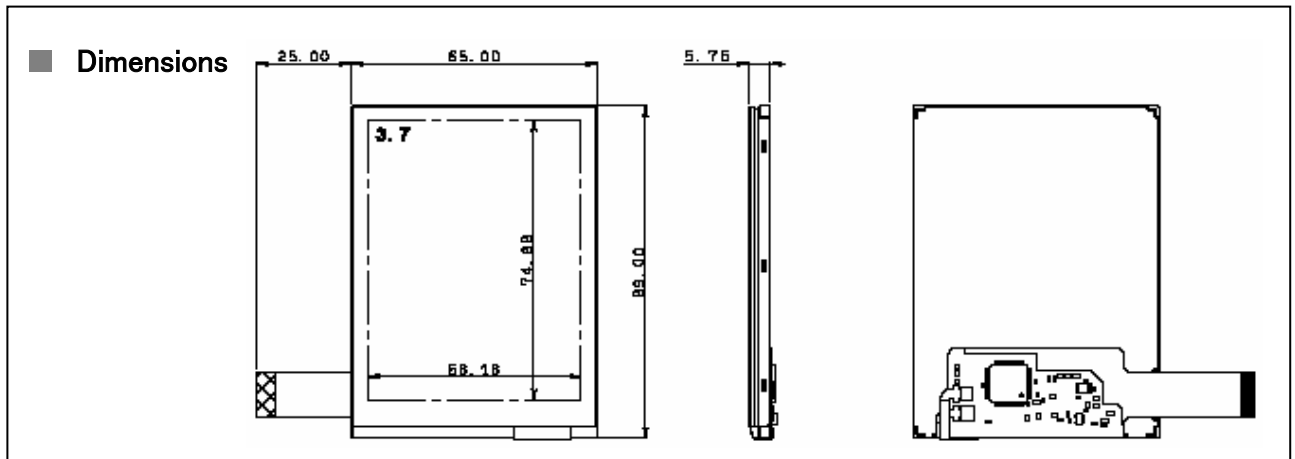

COM37H3M14DTC

■ Features

- Portrait, 3.7 inch VGA resolution with touch panel.
- High outdoor readability with low backlight power.
- With inner-touch panel to improve decline of visibility due to reflection of sunlight.
- TC, Power-circuit on panel.

■ Specifications

RoHS compliant

Items	Specifications	Units	Notes
Display Size	9.4 (3.7)	cm (inch)	
Display Format	480 X RGB X 640 Stripe	--	
Dot Pitch	39.0(H) X 117.0(V)	μ m	
Outline Dimensions	65.0 (H) X 89.0 (V) X 5.76 (D)	mm	
Weight	44.4	g	
Number of Colors	262,144	--	
Brightness	200 (TYP)	cd/m ²	at 10mA
Viewing Angle(U/D/L/R)	15/50/35/35	deg.	CR ≥ 10
Input Signal Type	Digital RGB signal (each 6 bit parallel)	--	
Power Supplies	3.0 (without B/L)	V	
Operating Temperature	-10 ~ +60	°C	
Storage Temperature	-20 ~ +70	°C	
Backlight	LED Backlight	--	
Remarks	The adjustment of VCOMDC value is not required./Inner-touch panel (Glass-Film, Clear finish on surface)		