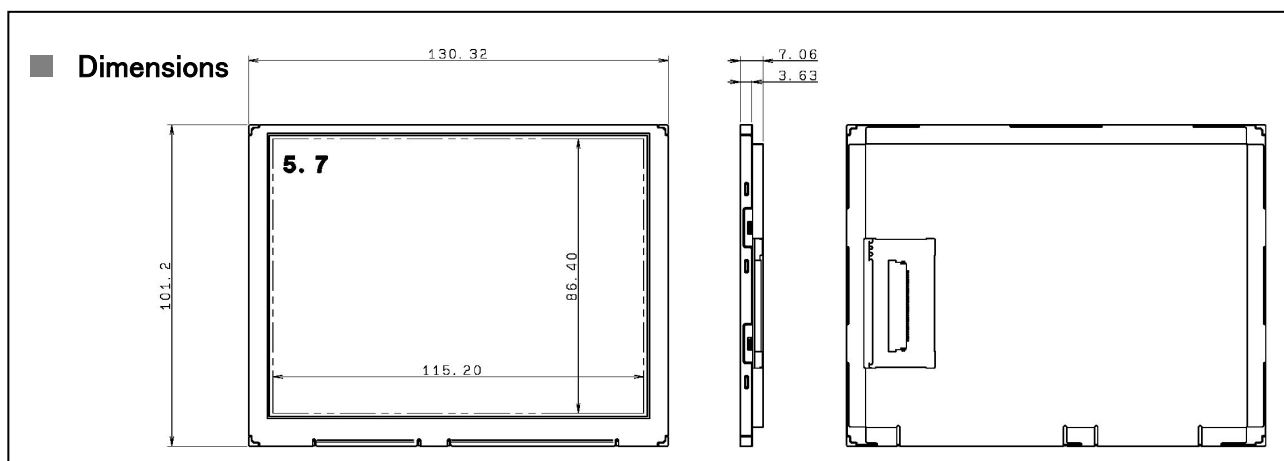

#### ■ Specifications

RoHS compliant

Items	Specifications	Units	Notes
Display Size	14.4 (5.7)	cm (inch)	
Display Format	640 X RGB X 480 Stripe	--	
Dot Pitch	60.00(H) X 180.00(V)	μm	
Outline Dimensions	130.32 (H) X 101.2 (V) X 7.06 (D)	mm	
Weight	122.0	g	
Number of Colors	262,144	--	
Brightness	460 (TYP)	cd/m <sup>2</sup>	
Viewing Angle(U/D/L/R)	80/80/80/80	deg.	CR ≥ 10
Input Signal Type	Digital RGB signal (each 6 bit parallel)	--	
Power Supplies	3.3/12.0 (for B/L)	V	
Operating Temperature	-20 ~ +70	°C	
Storage Temperature	-30 ~ +80	°C	
Backlight	LED Backlight	--	
Remarks			