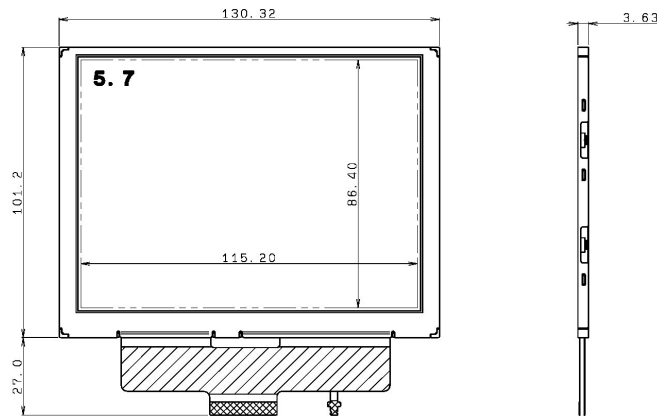

#### ■ Dimensions

#### ■ Specifications

RoHS compliant

Items	Specifications	Units	Notes
Display Size	14.4 (5.7)	cm (inch)	
Display Format	640 X RGB X 480 Stripe	---	
Dot Pitch	60.00(H) X 180.00(V)	μm	
Outline Dimensions	130.32(H) X 101.2(V) X 3.63(D)	mm	
Weight	85.0	g	
Number of Colors	262,144	---	
Brightness	460 (TYP)	cd/m <sup>2</sup>	at 15mA
Viewing Angle(U/D/L/R)	80/80/80/80	deg.	CR ≥ 10
Input Signal Type	Digital RGB signal (each 6 bit parallel)	---	
Power Supplies	3.3/12.0/21.0/-7.0 (without B/L)	V	
Operating Temperature	-20 ~ +70	°C	
Storage Temperature	-30 ~ +80	°C	
Backlight	LED Backlight	---	
Remarks			