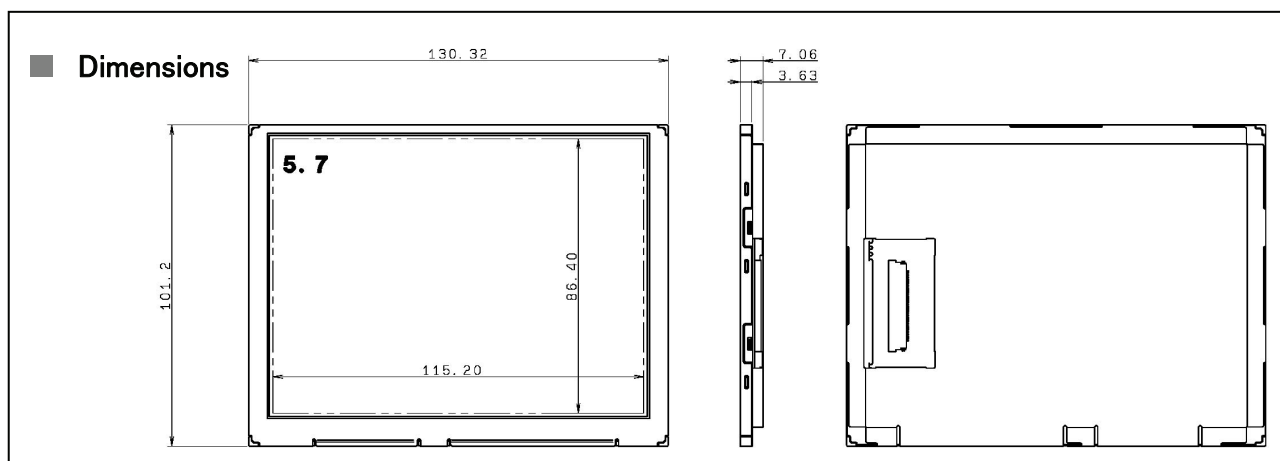

■ Specifications

RoHS compliant

Items	Specifications	Units	Notes
Display Size	14.4 (5.7)	cm (inch)	
Display Format	320 X RGB X 240 Stripe	--	
Dot Pitch	120.00(H) X 360.00(V)	μm	
Outline Dimensions	130.32 (H) X 101.2 (V) X 7.06 (D)	mm	
Weight	117.0	g	
Number of Colors	262,144/16,777,216	--	*1
Brightness	460 (TYP)	cd/m ²	
Viewing Angle(U/D/L/R)	80/80/80/80	deg.	CR ≥ 10
Input Signal Type	Digital RGB signal (each 6/8bit parallel)	--	*1
Power Supplies	3.3/12.0 (for B/L)	V	
Operating Temperature	-20 ~ +70	°C	
Storage Temperature	-30 ~ +80	°C	
Backlight	LED Backlight	--	
Remarks	*1 Each 6/8 bit can be selected by change of mode.		