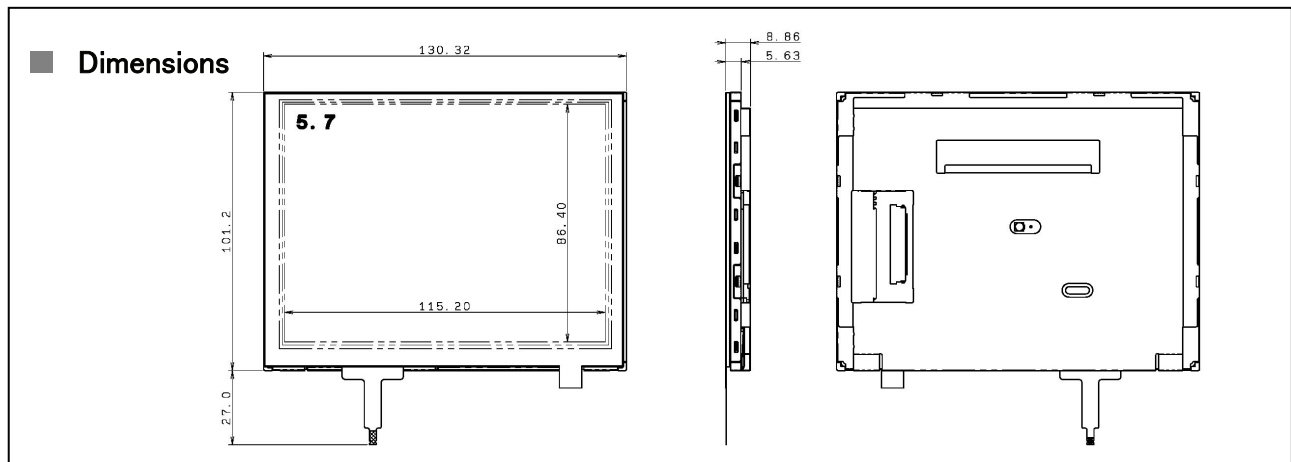

#### ■ Specifications

RoHS compliant

Items	Specifications	Units	Notes
Display Size	14.4 (5.7)	cm (inch)	
Display Format	320 X RGB X 240 Stripe	---	
Dot Pitch	120.00(H) X 360.00(V)	μm	
Outline Dimensions	130.32 (H) X 101.2 (V) X 7.06 (D)	mm	
Weight	157.0	g	
Number of Colors	262,144/16,777,216	---	*1
Brightness	360 (TYP)	cd/m <sup>2</sup>	
Viewing Angle(U/D/L/R)	80/80/80/80	deg.	CR ≥ 10
Input Signal Type	Digital RGB signal (each 6/8bit parallel)	---	*1
Power Supplies	3.3/12.0 (for B/L)	V	
Operating Temperature	-20 ~ +70	°C	
Storage Temperature	-30 ~ +80	°C	
Backlight	LED Backlight	---	
Remarks	*1 Each 6/8 bit can be selected by change of mode.		