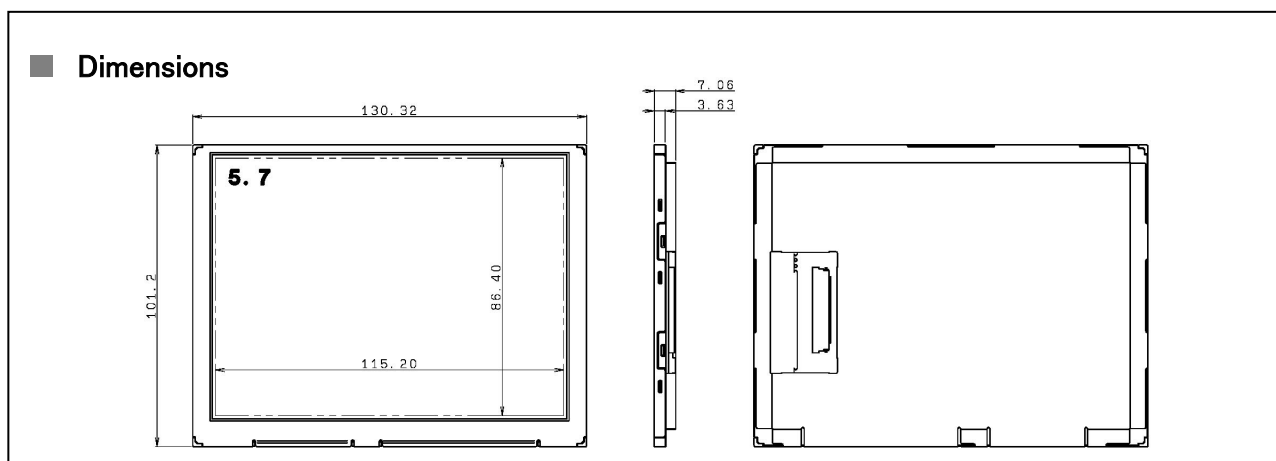

■ Specifications

RoHS compliant

Items	Specifications	Units	Notes
Display Size	14.4 (5.7)	cm (inch)	
Display Format	640 X RGB X 480 Stripe	---	
Dot Pitch	60.00(H) X 180.00(V)	μm	
Outline Dimensions	130.32 (H) X 101.2 (V) X 7.06 (D)	mm	
Weight	122.0	g	
Number of Colors	262,144	---	
Brightness	430 (TYP)	cd/m ²	
Viewing Angle(U/D/L/R)	80/80/80/80	deg.	CR ≥ 10
Input Signal Type	Digital RGB signal (each 6bit parallel)	---	
Power Supplies	3.3/12.0 (for B/L)	V	
Operating Temperature	-20 ~ +70	°C	
Storage Temperature	-30 ~ +80	°C	
Backlight	LED Backlight	---	
Remarks			