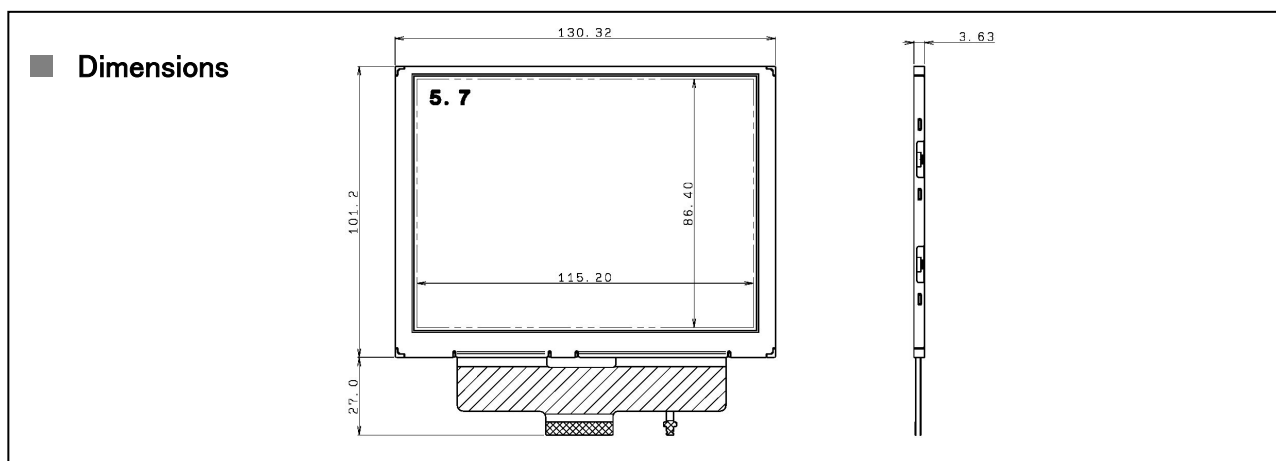

#### ■ Features

- Landscape, 5.7 inch VGA resolution.
- Super Slim / Super Light LCD monitor using long-life LED.
- High brightness (430 cd/m<sup>2</sup>)/ Wide viewing angle LCD monitor.
- TC on panel.

#### ■ Specifications

RoHS compliant

Items	Specifications	Units	Notes
Display Size	14.4 (5.7)	cm (inch)	
Display Format	640 X RGB X 480 Stripe	---	
Dot Pitch	60.00(H) X 180.00(V)	μm	
Outline Dimensions	130.32 (H) X 101.2 (V) X 3.63 (D)	mm	
Weight	85.0	g	
Number of Colors	262,144	---	
Brightness	430 (TYP)	cd/m <sup>2</sup>	
Viewing Angle(U/D/L/R)	80/80/80/80	deg.	CR ≥ 10
Input Signal Type	Digital RGB signal (each 6bit parallel)	---	
Power Supplies	3.3/12.0/21.0/-7.0 (without B/L)	V	
Operating Temperature	-20 ~ +70	°C	
Storage Temperature	-30 ~ +80	°C	
Backlight	LED Backlight	---	
Remarks			