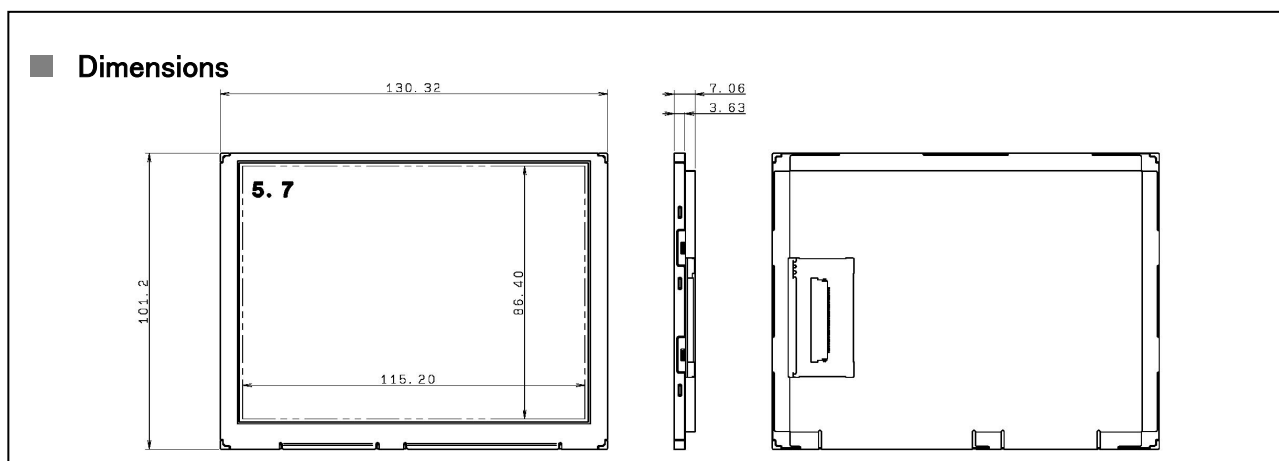

■ Specifications

RoHS compliant

Items	Specifications	Units	Notes
Display Size	14.4 (5.7)	cm (inch)	
Display Format	320 X RGB X 240 Stripe	---	
Dot Pitch	120.00(H) X 360.00(V)	μm	
Outline Dimensions	130.32 (H) X 101.2 (V) X 7.06 (D)	mm	
Weight	117.0	g	
Number of Colors	262,144/16,777,216	---	*1
Brightness	600 (TYP)	cd/m ²	
Viewing Angle(U/D/L/R)	80/80/80/80	deg.	CR ≥ 10
Input Signal Type	Digital RGB signal (each 6/8bit parallel)	---	*1
Power Supplies	3.3/12.0 (for B/L)	V	
Operating Temperature	-20 ~ +70	°C	
Storage Temperature	-30 ~ +80	°C	
Backlight	LED Backlight	---	
Remarks	*1 Each 6/8 bit can be selected by change of mode.		