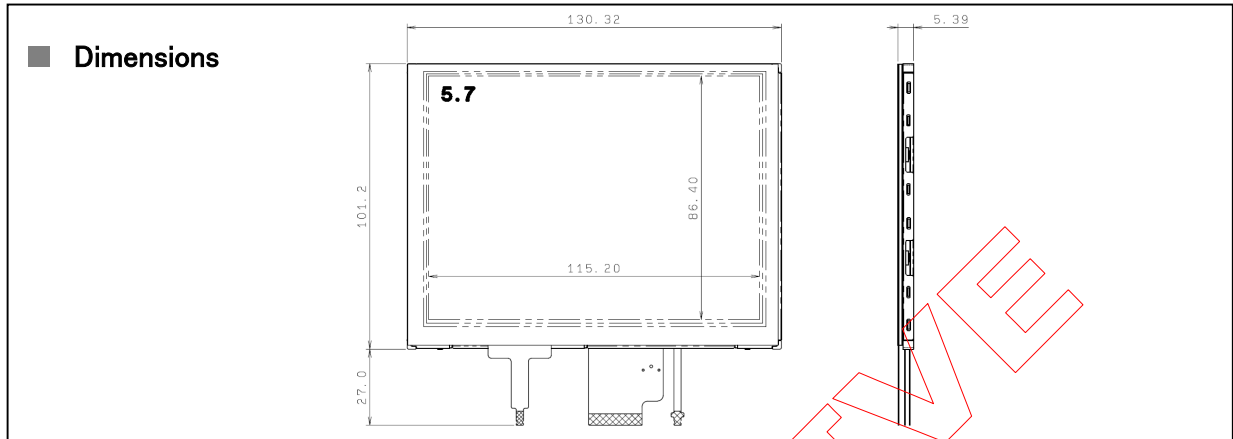

■ Features

- Landscape, 5.7 inch QVGA resolution with touch panel.
- Super Slim / Super Light LCD monitor using long-life LED.
- High brightness (430 cd/m²)
- TC on panel.

■ Dimensions

■ Specifications

RoHS compliant

Items	Specifications	Units	Notes
Display Size	14.4 (5.7)	cm (inch)	
Display Format	320 X RGB X 240 Stripe	--	
Dot Pitch	120.00(H) X 360.00(V)	μm	
Outline Dimensions	130.32 (H) X 101.2 (V) X 3.63 (D)	mm	
Weight	120	g	
Number of Colors	262,144 / 16,777,216	--	*1
Brightness	440 (TYP)	cd/m ²	at 20mA
Viewing Angle(U/D/L/R)	15/70/35/40	deg.	CR ≥ 10
Input Signal Type	Digital RGB signal (each 6bit parallel)	--	*1
Power Supplies	3.3 (without B/L)	V	
Operating Temperature	-20 ~ +70	°C	
Storage Temperature	-30 ~ +80	°C	
Backlight	LED Backlight	--	
Remarks	*1 Each 6/8 bit can be selected by change of mode.		