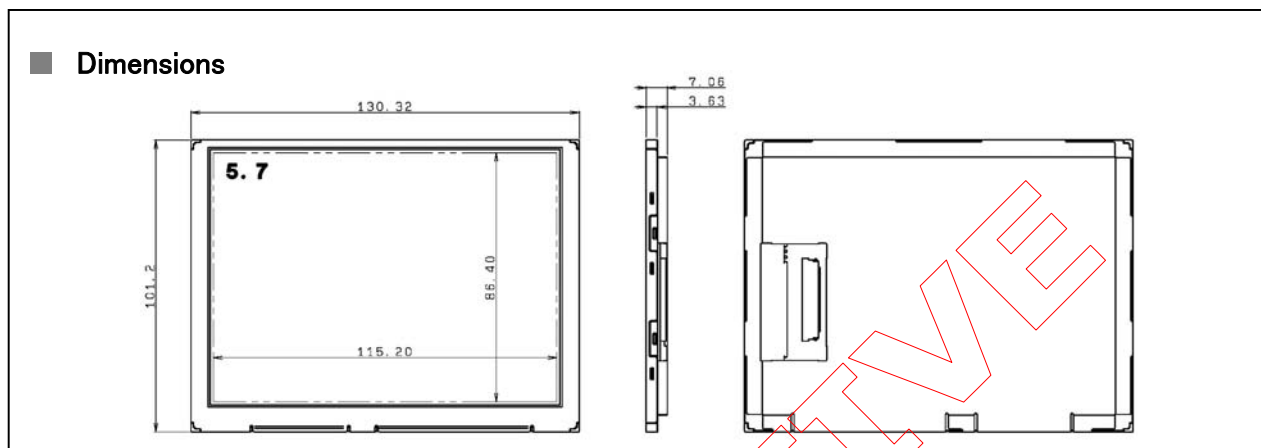

#### ■ Dimensions

#### ■ Specifications

RoHS compliant

Items	Specifications	Units	Notes
Display Size	14.4 (5.7)	cm (inch)	
Display Format	640 X RGB X 480 Stripe	--	
Dot Pitch	60.00(H) X 180.00(V)	μm	
Outline Dimensions	130.32 (H) X 101.2 (V) X 7.06 (D)	mm	
Weight	(122)	g	
Number of Colors	262,144	--	
Brightness	400 (TYP)	cd/m <sup>2</sup>	
Viewing Angle(U/D/L/R)	60/65/80/80	deg.	CR ≥ 10
Input Signal Type	Digital RGB signal (each 6bit parallel)	--	
Power Supplies	3.3/12.0 (for B/L)	V	
Operating Temperature	-20 ~ +70	°C	
Storage Temperature	-30 ~ +80	°C	
Backlight	LED Backlight	--	
Remarks			