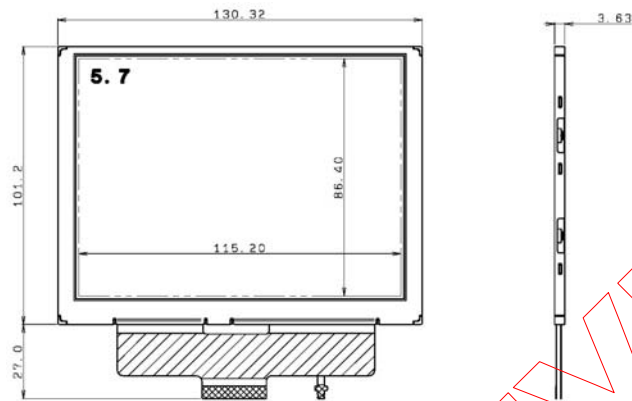

■ Features

- Landscape, 5.7 inch VGA resolution.
- Super Slim / Super Light LCD monitor using long-life LED.
- High brightness (400 cd/m²)/ Wide viewing angle LCD monitor.
- TC on panel.

■ Dimensions

■ Specifications

RoHS compliant

Items	Specifications	Units	Notes
Display Size	14.4 (5.7)	cm (inch)	
Display Format	640 X RGB X 480 Stripe	--	
Dot Pitch	60.00(H) X 180.00(V)	μm	
Outline Dimensions	130.32 (H) X 101.2 (V) X 3.63 (D)	mm	
Weight	(85)	g	
Number of Colors	262,144	--	
Brightness	400 (TYP)	cd/m ²	
Viewing Angle(U/D/L/R)	60/65/80/80	deg.	CR ≥ 10
Input Signal Type	Digital RGB signal (each 6bit parallel)	--	
Power Supplies	3.3/12.0/21.0/-7.0 (without B/L)	V	
Operating Temperature	-20 ~ +70	°C	
Storage Temperature	-30 ~ +80	°C	
Backlight	LED Backlight	--	
Remarks			