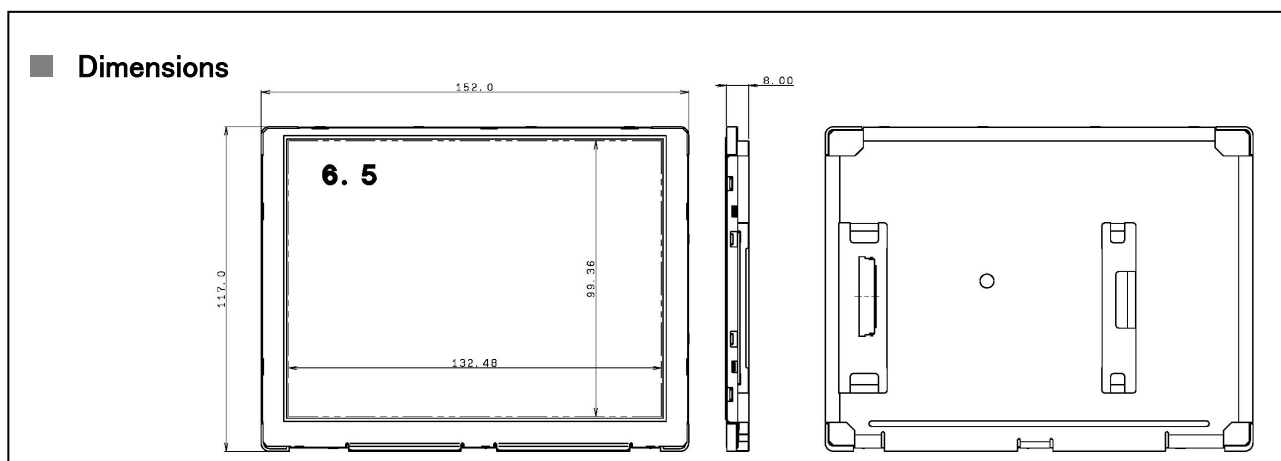

■ Specifications

RoHS compliant

Items	Specifications	Units	Notes
Display Size	16.6 (6.5)	cm (inch)	
Display Format	640 X RGB X 480 Stripe	---	
Dot Pitch	69.00(H) X 207.00(V)	μm	
Outline Dimensions	152.0 (H) X 117.0 (V) X 8.0 (D)	mm	
Weight	160.0	g	
Number of Colors	262,144	---	
Brightness	500 (TYP)	cd/m ²	at 15mA
Viewing Angle(U/D/L/R)	15/60/35/35	deg.	CR ≥ 10
Input Signal Type	Digital RGB signal (each 6 bit parallel)	---	
Power Supplies	3.3/12.0 (for B/L)	V	
Operating Temperature	-20 ~ +70	°C	
Storage Temperature	-30 ~ +80	°C	
Backlight	LED Backlight	---	
Remarks			