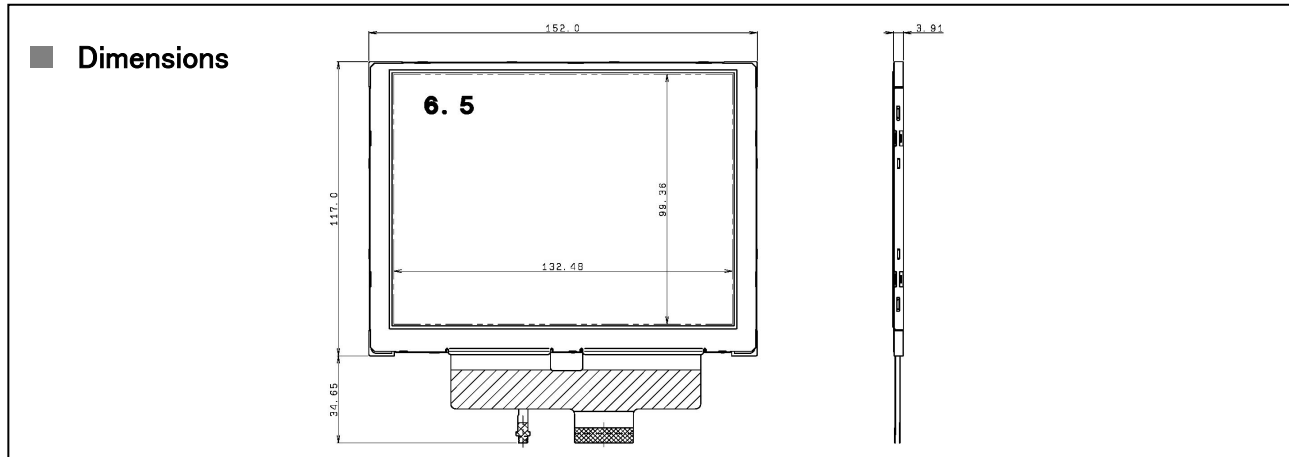

■ Features

- Landscape, 6.5 inch VGA resolution.
- High outdoor readability with low backlight power.
- Super Slim / Super Light LCD module using long-life LED.
- TC on panel.

■ Specifications

RoHS compliant

Items	Specifications	Units	Notes
Display Size	16.6 (6.5)	cm (inch)	
Display Format	640 X RGB X 480 Stripe	---	
Dot Pitch	69.00(H) X 207.00(V)	μm	
Outline Dimensions	152.0 (H) X 117.0 (V) X 3.91 (D)	mm	
Weight	121.0	g	
Number of Colors	262,144	---	
Brightness	500 (TYP)	cd/m ²	at 15mA
Viewing Angle(U/D/L/R)	15/60/35/35	deg.	CR ≥ 10
Input Signal Type	Digital RGB signal (each 6 bit parallel)	---	
Power Supplies	3.3/12.0/21.0/-7.0 (without B/L)	V	
Operating Temperature	-20 ~ +70	°C	
Storage Temperature	-30 ~ +80	°C	
Backlight	LED Backlight	---	
Remarks			