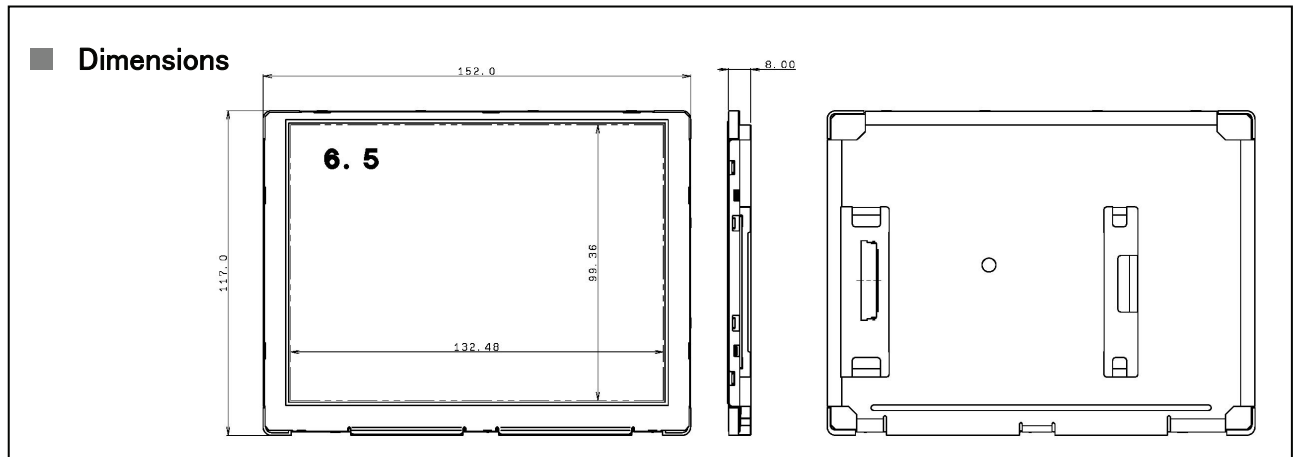

# ORTUSTECH

16.6cm (6.5 inch) VGA All-In-One TFT-LCD monitor

COM65T611KSC

## ■ Specifications

RoHS compliant

Items	Specifications	Units	Notes
Display Size	16.6 (6.5)	cm (inch)	
Display Format	640 X RGB X 480 Stripe	--	
Dot Pitch	69.00(H) X 207.00(V)	μm	
Outline Dimensions	152.0 (H) X 117.0 (V) X 8.0 (D)	mm	
Weight	160.0	g	
Number of Colors	262,144	--	
Brightness	400 (TYP)	cd/m <sup>2</sup>	
Viewing Angle(U/D/L/R)	80/80/80/80	deg.	CR ≥ 10
Input Signal Type	Digital RGB signal (each 6 bit parallel)	--	
Power Supplies	3.3/12.0 (for B/L)	V	
Operating Temperature	-20 ~ +70	°C	
Storage Temperature	-30 ~ +80	°C	
Backlight	LED Backlight	--	
Remarks			