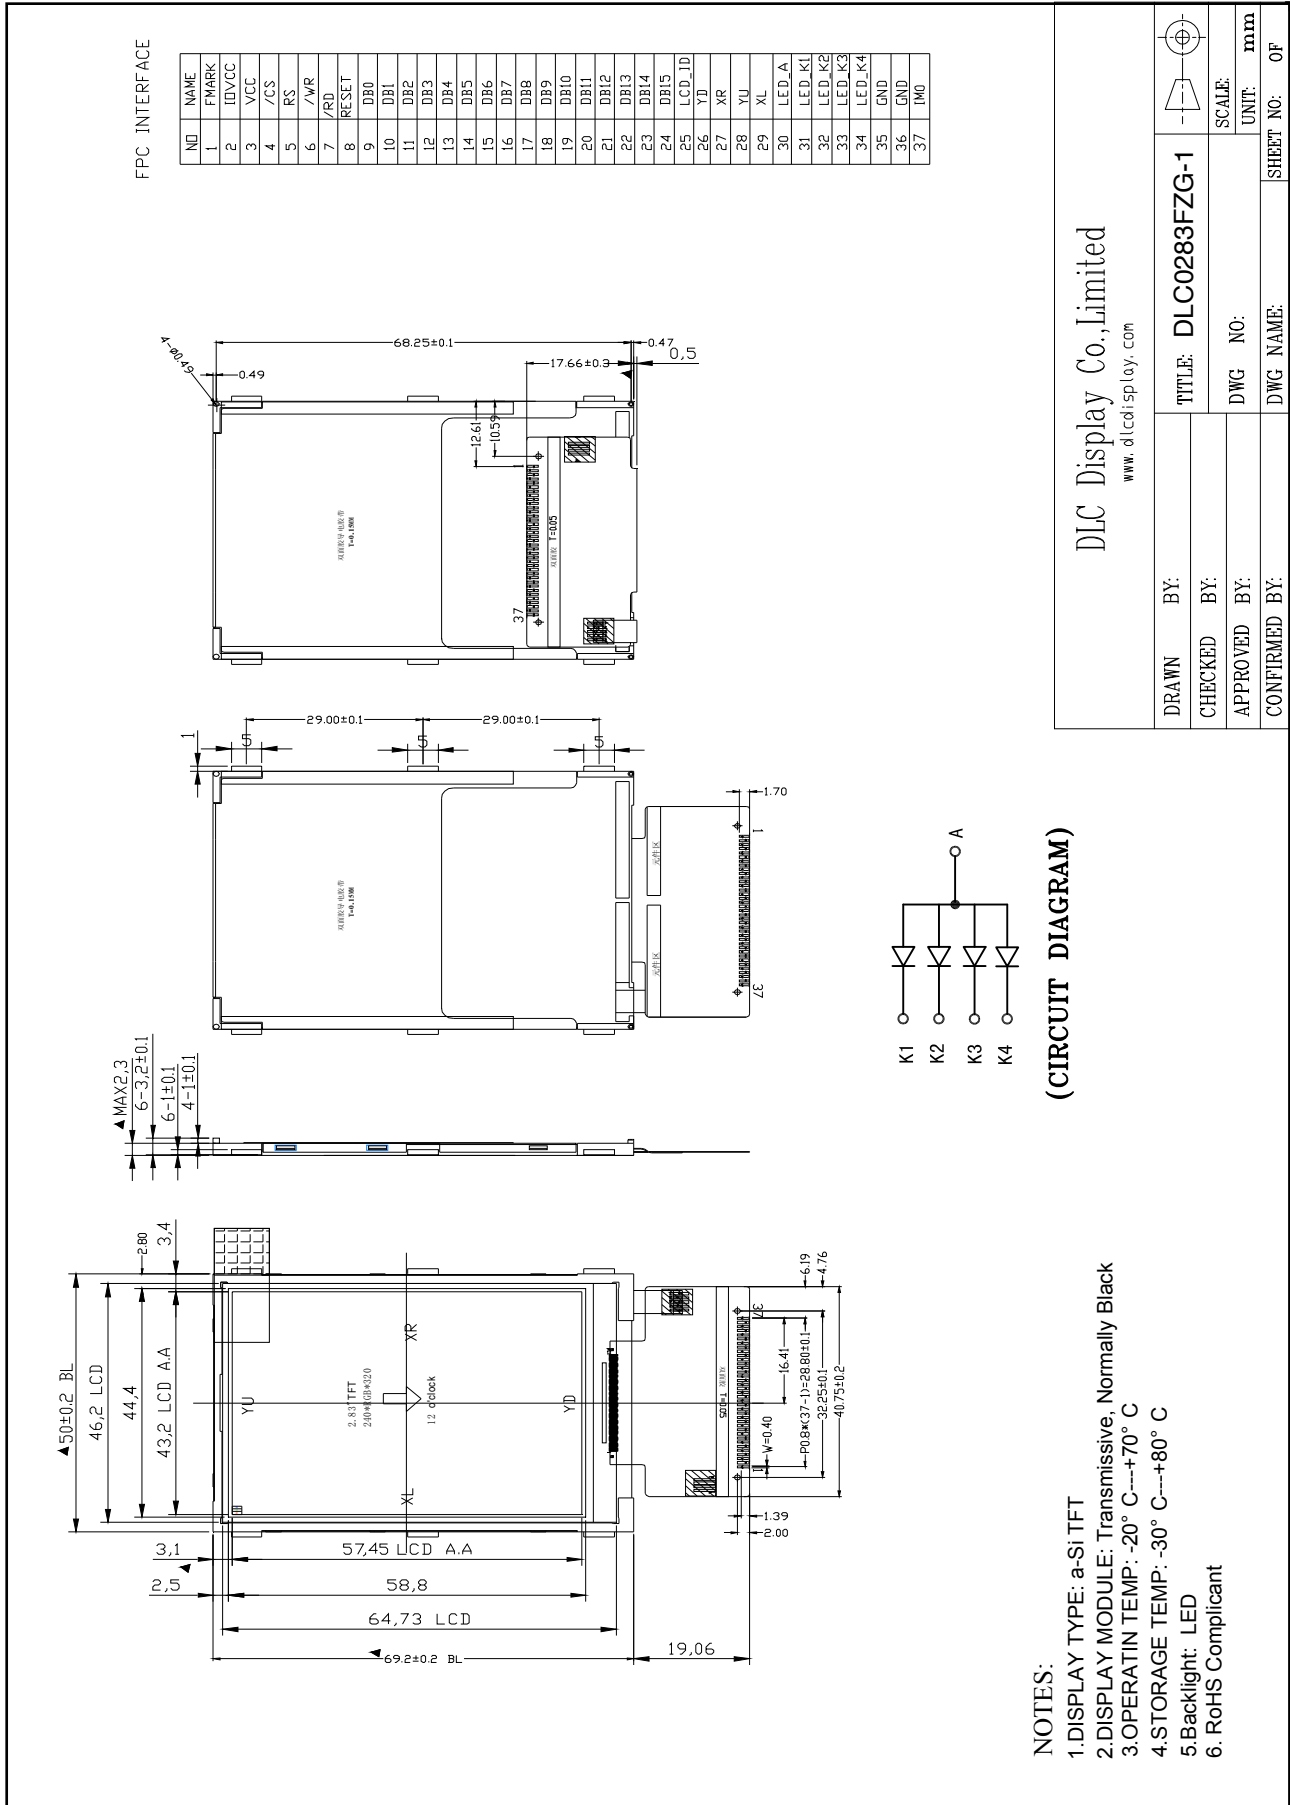

Outline Drawing

DLC Display Co., Limited www.dlccdisplay.com		TITLE: DLC0283FZG-1	
DRAWN BY:		CHECKED BY:	
APPROVED BY:		DWG NO:	
CONFIRMED BY:		DWG NAME:	
SCALE:			UNIT: mm
SHEET NO:			OF