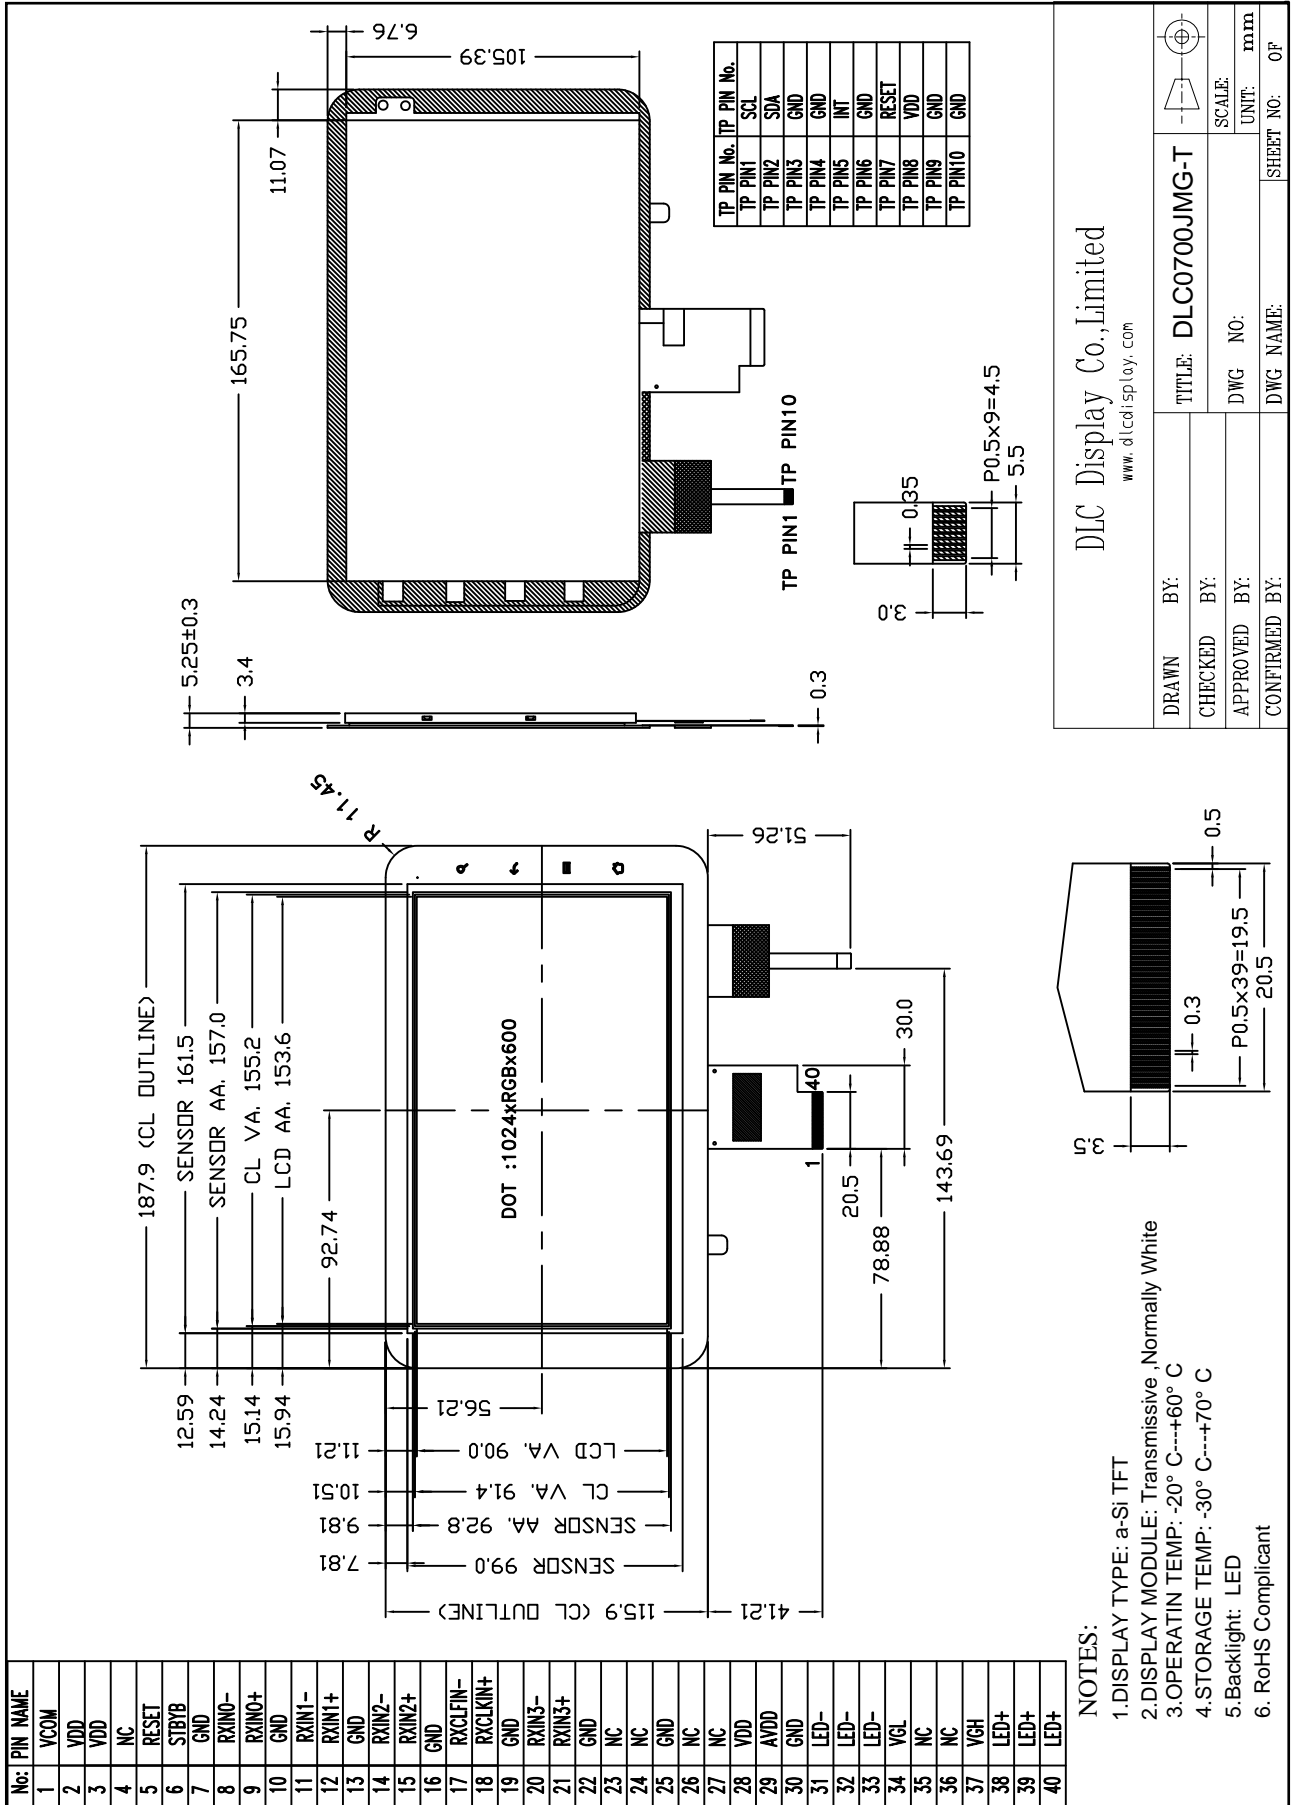

Outline Drawing

DLC Display Co., Limited
 www.dlcdisplay.com

| | | | |
|---------------|---------------------|-----------|----|
| DRAWN BY: | TITLE: DLC0700JMG-T | SCALE: | mm |
| CHECKED BY: | DWG NO: | UNIT: | mm |
| APPROVED BY: | DWG NAME: | SHEET NO: | OF |
| CONFIRMED BY: | | | |